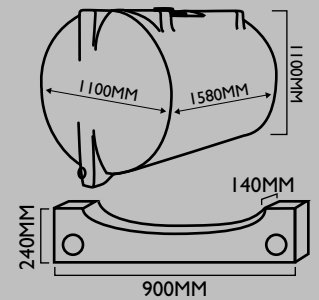

* Pallet bin is nestable and stackable with lid to 4 high with a load of 2000kg on bottom bin.

- 1m³ and 3/4m³ Pallet Bins can be fitted with castors.
- All 970 pallets are steel tube re-inforced.
- Other colours are available upon request.

PALLET BINS

PALLET BIN 720L

INS. PALLET BIN 680L

INS. PALLET BIN 200L

BIN WITH CASTORS

TANKS

TANK 110L

TANK 210L

TANK 400-800L

TANK 1000L/BASE

PLEASE SPECIFY WITH PRODUCT CODE WHEN ORDERING

PRODUCT	PRODUCT CODE	FDA APPR. POLYETHYLENE	FORKLIFT ENTRY	MAX LOAD STACKED/FORK	WALL THICKNESS	STOCK COLOUR	TEMPERATURE RANGE	DRAINAGE THREAD SIZE	WEIGHT KG
720L PALLET BIN-INDAC WITH LID	1568	YES	2 WAY	700KG	8MM	NATURAL BLACK BASE	-20° to +60°C	NO	52
720L PALLET BIN-INDAC HEAVY DUTY WITH LID	1569	YES	2 WAY	700KG	8MM	NATURAL BLACK BASE	-20° to +60°C	NO	60
680L INSULATED PALLET BIN-INDAC	1566	YES	2 WAY	680KG	4MM	BLUE	-20° to +60°C	YES	45
680L INSULATED PALLET BIN LID	1567	YES	N/A	N/A	4MM	BLUE	-20° to +60°C	N/A	11
200L INSULATED BIN	195	YES	2 WAY	N/A	3MM	BLUE	-20° to +60°C	NO	27
200L INSULATED BIN LID	198	YES	N/A	N/A	3MM	BLUE	-20° to +60°C	N/A	6
700L BIN WITH CASTORS	180	YES	2 WAY	N/A	6MM	BLACK	-20° to +60°C	NO	28
110L TANK – 8" SCREW CAP	601	YES	NO	N/A	5MM	NATURAL	-20° to +60°C	YES	7.3
210L TANK – 8" SCREW CAP	147	YES	NO	N/A	5MM	NATURAL	-20° to +60°C	NO	9.5
400L TANK	662	YES	NO	N/A	5.5MM	NATURAL	-20° to +60°C	1/2" BSP OUTLET (END) 3/4" BSP OUTLET (SIDE)	18
600L TANK	663	YES	NO	N/A	6MM	NATURAL	-20° to +60°C	1 1/4" BSP OUTLET	22
800L TANK	664	YES	NO	N/A	8MM	NATURAL	-20° to +60°C	1" DRAIN HOLE	32
1000L TANK	615	YES	NO	STACK 2 HIGH	10MM	NATURAL	-20° to +60°C	2 X 1/2" BSP OUTLETS FOR SIGHT GLASS	40
1000L TANK	615A	NO CHEMICAL USE NON POTABLE	NO	STACK 2 HIGH	10MM	NATURAL	-20° to +60°C	2" BSP OUTLET	40
1000L TANK BASE	616	YES	N/A	N/A	8MM	BLACK	-20° to +60°C	N/A	5