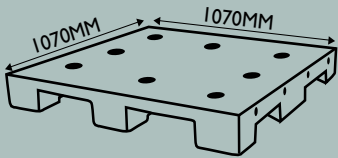

ROTADYNE MATERIALS HANDLING

Rotadyne materials handling products are purpose-designed and precision moulded from UV stabilised polyethylene for long, trouble-free service life.

PALLETS

PALLET 912