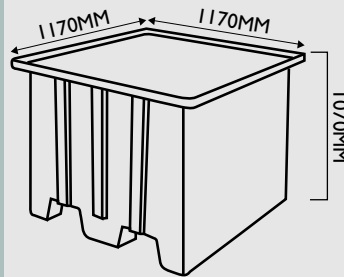

PALLET 970

PALLET 970 (L)

PALLETS

PALLETS BINS

PALLET 970 (D)

1M³ PALLET BIN

3/4M³ PALLET BIN

1.3M³ PALLET BIN + LID

PLEASE SPECIFY WITH PRODUCT CODE WHEN ORDERING

PRODUCT	PRODUCT CODE	FDA APPR. POLYETHYLENE	FORKLIFT ENTRY	MAX LOAD STACKED/FORK	WALL THICKNESS	STOCK COLOUR	TEMPERATURE RANGE	DRAINAGE	WEIGHT KG
PALLET	912	YES	4 WAY	2500/800 KG	7MM	NATURAL	-20° to +60°C	YES	18
PALLET	913	YES	4 WAY	2500/800 KG	7MM	NATURAL	-20° to +60°C	NO	25
PALLET	970	YES	2 WAY	3000/1000 KG	6MM	NATURAL	-20° to +60°C	NO	29
PALLET (FOAM FILLED)	970F	YES	2 WAY	3000/1000 KG	6MM	NATURAL	-20° to +60°C	NO	33
PALLET (LIP)	970L	YES	2 WAY	3000/1000 KG	6MM	NATURAL	-20° to +60°C	NO	29
PALLET (FOAM FILLED, LIP)	970LF	YES	2 WAY	3000/1000 KG	6MM	NATURAL	-20° to +60°C	NO	33
PALLET (DRAINAGE HOLES)	970D	YES	2 WAY	3000/1000 KG	6MM	NATURAL	-20° to +60°C	YES	29
PALLET (FOAM FILLED, DRAINAGE)	970DF	YES	2 WAY	3000/1000 KG	6MM	NATURAL	-20° to +60°C	YES	33
PALLET (LIP, DRAINAGE, FOAM FILLED)	970LDF	YES	2 WAY	3000/1000 KG	6MM	NATURAL	-20° to +60°C	YES	33
1M ³ PALLET BIN	122	YES	2 WAY	1200 KG	8MM	BLACK	-20° to +60°C	NO	50
1M ³ PALLET BIN - MED. DUTY	122M	YES	2 WAY	1500 KG	10MM	BLACK	-20° to +60°C	NO	63
1M ³ PALLET BIN - HEAVY DUTY	122H	YES	2 WAY	1800 KG	12MM	BLACK	-20° to +60°C	NO	75
3/4M ³ PALLET BIN	153	YES	2 WAY	1200 KG	8MM	BLACK	-20° to +60°C	NO	40
3/4M ³ PALLET BIN - MED. DUTY	153M	YES	2 WAY	1500 KG	10MM	BLACK	-20° to +60°C	NO	50
3/4M ³ PALLET BIN - HEAVY DUTY	153H	YES	2 WAY	1800 KG	12MM	BLACK	-20° to +60°C	NO	70
1.3M ³ PALLET BIN WITH LID	1361	YES	2 WAY	*	8MM	GREY	-20° to +60°C	NO	70

* Pallet bin is nestable and stackable with lid to 4 high with a load of 2000kg on bottom bin.

- 1m³ and 3/4m³ Pallet Bins can be fitted with castors.
- All 970 pallets are steel tube re-inforced.
- Other colours are available upon request.