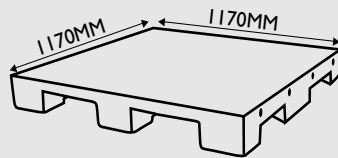

ROTADYNE MATERIALS HANDLING

Rotadyne materials handling products are purpose-designed and precision moulded from UV stabilised polyethylene for long, trouble-free service life.

PALLETS

PALLET 913

PALLETS

PALLETS BINS

PLEASE SPECIFY WITH PRODUCT CODE WHEN ORDERING

PRODUCT	PRODUCT CODE	FDA APPR. POLYETHYLENE	FORKLIFT ENTRY	MAX LOAD STACKED/FORK	WALL THICKNESS	STOCK COLOUR	TEMPERATURE RANGE	DRAINAGE	WEIGHT KG
PALLET	912	YES	4 WAY	2500/800 KG	7MM	NATURAL	-20° to +60°C	YES	18
PALLET	913	YES	4 WAY	2500/800 KG	7MM	NATURAL	-20° to +60°C	NO	25
PALLET	970	YES	2 WAY	3000/1000 KG	6MM	NATURAL	-20° to +60°C	NO	29
PALLET (FOAM FILLED)	970F	YES	2 WAY	3000/1000 KG	6MM	NATURAL	-20° to +60°C	NO	33
PALLET (LIP)	970L	YES	2 WAY	3000/1000 KG	6MM	NATURAL	-20° to +60°C	NO	29
PALLET (FOAM FILLED, LIP)	970LF	YES	2 WAY	3000/1000 KG	6MM	NATURAL	-20° to +60°C	NO	33
PALLET (DRAINAGE HOLES)	970D	YES	2 WAY	3000/1000 KG	6MM	NATURAL	-20° to +60°C	YES	29
PALLET (FOAM FILLED, DRAINAGE)	970DF	YES	2 WAY	3000/1000 KG	6MM	NATURAL	-20° to +60°C	YES	33
PALLET (LIP, DRAINAGE, FOAM FILLED)	970LDF	YES	2 WAY	3000/1000 KG	6MM	NATURAL	-20° to +60°C	YES	33
1M³ PALLET BIN	122	YES	2 WAY	1200 KG	8MM	BLACK	-20° to +60°C	NO	50
1M³ PALLET BIN - MED. DUTY	122M	YES	2 WAY	1500 KG	10MM	BLACK	-20° to +60°C	NO	63
1M³ PALLET BIN - HEAVY DUTY	122H	YES	2 WAY	1800 KG	12MM	BLACK	-20° to +60°C	NO	75
3/4M³ PALLET BIN	153	YES	2 WAY	1200 KG	8MM	BLACK	-20° to +60°C	NO	40
3/4M³ PALLET BIN - MED. DUTY	153M	YES	2 WAY	1500 KG	10MM	BLACK	-20° to +60°C	NO	50
3/4M³ PALLET BIN - HEAVY DUTY	153H	YES	2 WAY	1800 KG	12MM	BLACK	-20° to +60°C	NO	70
1.3M³ PALLET BIN WITH LID	1361	YES	2 WAY	*	8MM	GREY	-20° to +60°C	NO	70

* Pallet bin is nestable and stackable with lid to 4 high with a load of 2000kg on bottom bin.