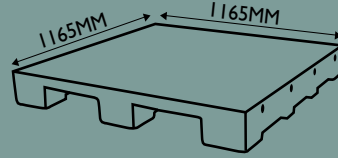

PALLET 970

PALLET 970 (L)

PALLETS

PALLETS BINS

PALLET 970 (D)

1M³ PALLET BIN

3/4M³ PALLET BIN

1.3M³ PALLET BIN + LID

PLEASE SPECIFY WITH PRODUCT CODE WHEN ORDERING

PRODUCT	PRODUCT CODE	FDA APPR. POLYETHYLENE	FORKLIFT ENTRY	MAX LOAD STACKED/FORK	WALL THICKNESS	STOCK COLOUR	TEMPERATURE RANGE	DRAINAGE	WEIGHT KG
PALLET	912	YES	4 WAY	2500/800 KG	7MM	NATURAL	-20° to +60°C	YES	18
PALLET	913	YES	4 WAY	2500/800 KG	7MM	NATURAL	-20° to +60°C	NO	25
PALLET	970	YES	2 WAY	3000/1000 KG	6MM	NATURAL	-20° to +60°C	NO	29
PALLET (FOAM FILLED)	970F	YES	2 WAY	3000/1000 KG	6MM	NATURAL	-20° to +60°C	NO	33
PALLET (LIP)	970L	YES	2 WAY	3000/1000 KG	6MM	NATURAL	-20° to +60°C	NO	29
PALLET (FOAM FILLED, LIP)	970LF	YES	2 WAY	3000/1000 KG	6MM	NATURAL	-20° to +60°C	NO	33
PALLET (DRAINAGE HOLES)	970D	YES	2 WAY	3000/1000 KG	6MM	NATURAL	-20° to +60°C	YES	29
PALLET (FOAM FILLED, DRAINAGE)	970DF	YES	2 WAY	3000/1000 KG	6MM	NATURAL	-20° to +60°C	YES	33
PALLET (LIP, DRAINAGE, FOAM FILLED)	970LDF	YES	2 WAY	3000/1000 KG	6MM	NATURAL	-20° to +60°C	YES	33
1M ³ PALLET BIN	122	YES	2 WAY	1200 KG	8MM	BLACK	-20° to +60°C	NO	50
1M ³ PALLET BIN - MED. DUTY	122M	YES	2 WAY	1500 KG	10MM	BLACK	-20° to +60°C	NO	63
1M ³ PALLET BIN - HEAVY DUTY	122H	YES	2 WAY	1800 KG	12MM	BLACK	-20° to +60°C	NO	75
3/4M ³ PALLET BIN	153	YES	2 WAY	1200 KG	8MM	BLACK	-20° to +60°C	NO	40
3/4M ³ PALLET BIN - MED. DUTY	153M	YES	2 WAY	1500 KG	10MM	BLACK	-20° to +60°C	NO	50
3/4M ³ PALLET BIN - HEAVY DUTY	153H	YES	2 WAY	1800 KG	12MM	BLACK	-20° to +60°C	NO	70
1.3M ³ PALLET BIN WITH LID	1361	YES	2 WAY	*	8MM	GREY	-20° to +60°C	NO	70

* Pallet bin is nestable and stackable with lid to 4 high with a load of 2000kg on bottom bin.

- 1m³ and 3/4m³ Pallet Bins can be fitted with castors.
- All 970 pallets are steel tube re-inforced.
- Other colours are available upon request.