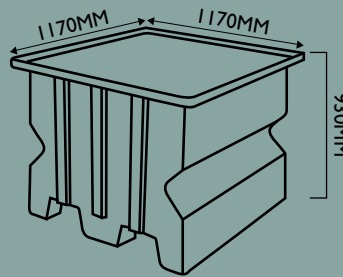

PALLET 970

PALLET 970 (L)

PALLETS

PALLETS BINS

PALLET 970 (D)

1M³ PALLET BIN

3/4M³ PALLET BIN

1.3M³ PALLET BIN + LID

PLEASE SPECIFY WITH PRODUCT CODE WHEN ORDERING

PRODUCT	PRODUCT CODE	FDA APPR. POLYETHYLENE	FORKLIFT ENTRY	MAX LOAD STACKED/FORK	WALL THICKNESS	STOCK COLOUR	TEMPERATURE RANGE	DRAINAGE	WEIGHT KG
PALLET	912	YES	4 WAY	2500/800 KG	7MM	NATURAL	-20° to +60°C	YES	18
PALLET	913	YES	4 WAY	2500/800 KG	7MM	NATURAL	-20° to +60°C	NO	25
PALLET	970	YES	2 WAY	3000/1000 KG	6MM	NATURAL	-20° to +60°C	NO	29
PALLET (FOAM FILLED)	970F	YES	2 WAY	3000/1000 KG	6MM	NATURAL	-20° to +60°C	NO	33
PALLET (LIP)	970L	YES	2 WAY	3000/1000 KG	6MM	NATURAL	-20° to +60°C	NO	29
PALLET (FOAM FILLED, LIP)	970LF	YES	2 WAY	3000/1000 KG	6MM	NATURAL	-20° to +60°C	NO	33
PALLET (DRAINAGE HOLES)	970D	YES	2 WAY	3000/1000 KG	6MM	NATURAL	-20° to +60°C	YES	29
PALLET (FOAM FILLED, DRAINAGE)	970DF	YES	2 WAY	3000/1000 KG	6MM	NATURAL	-20° to +60°C	YES	33
PALLET (LIP, DRAINAGE, FOAM FILLED)	970LDF	YES	2 WAY	3000/1000 KG	6MM	NATURAL	-20° to +60°C	YES	33
1M ³ PALLET BIN	122	YES	2 WAY	1200 KG	8MM	BLACK	-20° to +60°C	NO	50
1M ³ PALLET BIN - MED. DUTY	122M	YES	2 WAY	1500 KG	10MM	BLACK	-20° to +60°C	NO	63
1M ³ PALLET BIN - HEAVY DUTY	122H	YES	2 WAY	1800 KG	12MM	BLACK	-20° to +60°C	NO	75
3/4M ³ PALLET BIN	153	YES	2 WAY	1200 KG	8MM	BLACK	-20° to +60°C	NO	40
3/4M ³ PALLET BIN - MED. DUTY	153M	YES	2 WAY	1500 KG	10MM	BLACK	-20° to +60°C	NO	50
3/4M ³ PALLET BIN - HEAVY DUTY	153H	YES	2 WAY	1800 KG	12MM	BLACK	-20° to +60°C	NO	70
1.3M ³ PALLET BIN WITH LID	1361	YES	2 WAY	*	8MM	GREY	-20° to +60°C	NO	70

* Pallet bin is nestable and stackable with lid to 4 high with a load of 2000kg on bottom bin.

- 1m³ and 3/4m³ Pallet Bins can be fitted with castors.
- All 970 pallets are steel tube re-inforced.
- Other colours are available upon request.