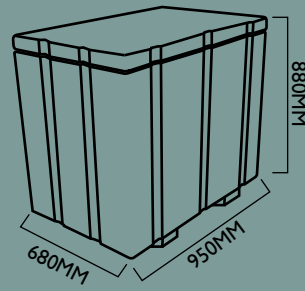

PLEASE SPECIFY WITH PRODUCT CODE WHEN ORDERING

PRODUCT	PRODUCT CODE	FDA APPR. POLYETHYLENE	FORKLIFT ENTRY	MAX LOAD STACKED/FORK	WALL THICKNESS	STOCK COLOUR	TEMPERATURE RANGE	DRAINAGE	WEIGHT KG
PALLET	912	YES	4 WAY	2500/800 KG	7MM	NATURAL	-20° to +60°C	YES	18
PALLET	913	YES	4 WAY	2500/800 KG	7MM	NATURAL	-20° to +60°C	NO	25
PALLET	970	YES	2 WAY	3000/1000 KG	6MM	NATURAL	-20° to +60°C	NO	29
PALLET (FOAM FILLED)	970F	YES	2 WAY	3000/1000 KG	6MM	NATURAL	-20° to +60°C	NO	33
PALLET (LIP)	970L	YES	2 WAY	3000/1000 KG	6MM	NATURAL	-20° to +60°C	NO	29
PALLET (FOAM FILLED, LIP)	970LF	YES	2 WAY	3000/1000 KG	6MM	NATURAL	-20° to +60°C	NO	33
PALLET (DRAINAGE HOLES)	970D	YES	2 WAY	3000/1000 KG	6MM	NATURAL	-20° to +60°C	YES	29
PALLET (FOAM FILLED, DRAINAGE)	970DF	YES	2 WAY	3000/1000 KG	6MM	NATURAL	-20° to +60°C	YES	33
PALLET (LIP, DRAINAGE, FOAM FILLED)	970LDF	YES	2 WAY	3000/1000 KG	6MM	NATURAL	-20° to +60°C	YES	33
1M ³ PALLET BIN	122	YES	2 WAY	1200 KG	8MM	BLACK	-20° to +60°C	NO	50
1M ³ PALLET BIN - MED. DUTY	122M	YES	2 WAY	1500 KG	10MM	BLACK	-20° to +60°C	NO	63
1M ³ PALLET BIN - HEAVY DUTY	122H	YES	2 WAY	1800 KG	12MM	BLACK	-20° to +60°C	NO	75
3/4M ³ PALLET BIN	153	YES	2 WAY	1200 KG	8MM	BLACK	-20° to +60°C	NO	40
3/4M ³ PALLET BIN - MED. DUTY	153M	YES	2 WAY	1500 KG	10MM	BLACK	-20° to +60°C	NO	50
3/4M ³ PALLET BIN - HEAVY DUTY	153H	YES	2 WAY	1800 KG	12MM	BLACK	-20° to +60°C	NO	70
1.3M ³ PALLET BIN WITH LID	1361	YES	2 WAY	*	8MM	GREY	-20° to +60°C	NO	70

* Pallet bin is nestable and stackable with lid to 4 high with a load of 2000kg on bottom bin.

- 1m³ and 3/4m³ Pallet Bins can be fitted with castors.
- All 970 pallets are steel tube re-inforced.
- Other colours are available upon request.

PALLET BINS

PALLET BIN 720L

INS. PALLET BIN 680L

INS. PALLET BIN 200L

BIN WITH CASTORS

TANKS

TANK 110L

TANK 210L