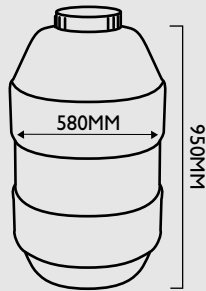

* Pallet bin is nestable and stackable with lid to 4 high with a load of 2000kg on bottom bin.

- 1m³ and 3/4m³ Pallet Bins can be fitted with castors.
- All 970 pallets are steel tube re-inforced.
- Other colours are available upon request.

PALLET BINS

PALLET BIN 720L

INS. PALLET BIN 680L

INS. PALLET BIN 200L

BIN WITH CASTORS

TANKS

TANK 110L

TANK 210L

TANK 400-800L

TANK 1000L/BASE

PLEASE SPECIFY WITH PRODUCT CODE WHEN ORDERING

PRODUCT	PRODUCT CODE	FDA APPR. POLYETHYLENE	FORKLIFT ENTRY	MAX LOAD STACKED/FORK	WALL THICKNESS	STOCK COLOUR	TEMPERATURE RANGE	DRAINAGE THREAD SIZE	WEIGHT KG
720L PALLET BIN-INDAC WITH LID	1568	YES	2 WAY	700KG	8MM	NATURAL BLACK BASE	-20° to +60°C	NO	52
720L PALLET BIN-INDAC HEAVY DUTY WITH LID	1569	YES	2 WAY	700KG	8MM	NATURAL BLACK BASE	-20° to +60°C	NO	60
680L INSULATED PALLET BIN-INDAC	1566	YES	2 WAY	680KG	4MM	BLUE	-20° to +60°C	YES	45
680L INSULATED PALLET BIN LID	1567	YES	N/A	N/A	4MM	BLUE	-20° to +60°C	N/A	11
200L INSULATED BIN	195	YES	2 WAY	N/A	3MM	BLUE	-20° to +60°C	NO	27
200L INSULATED BIN LID	198	YES	N/A	N/A	3MM	BLUE	-20° to +60°C	N/A	6
700L BIN WITH CASTORS	180	YES	2 WAY	N/A	6MM	BLACK	-20° to +60°C	NO	28
110L TANK – 8" SCREW CAP	601	YES	NO	N/A	5MM	NATURAL	-20° to +60°C	YES	7.3
210L TANK – 8" SCREW CAP	147	YES	NO	N/A	5MM	NATURAL	-20° to +60°C	NO	9.5
400L TANK	662	YES	NO	N/A	5.5MM	NATURAL	-20° to +60°C	1/2" BSP OUTLET (END) 3/4" BSP OUTLET (SIDE)	18
600L TANK	663	YES	NO	N/A	6MM	NATURAL	-20° to +60°C	1 1/4" BSP OUTLET	22
800L TANK	664	YES	NO	N/A	8MM	NATURAL	-20° to +60°C	1" DRAIN HOLE	32
1000L TANK	615	YES	NO	STACK 2 HIGH	10MM	NATURAL	-20° to +60°C	2 X 1/2" BSP OUTLETS FOR SIGHT GLASS	40
1000L TANK	615A	NO CHEMICAL USE NON POTABLE	NO	STACK 2 HIGH	10MM	NATURAL	-20° to +60°C	2" BSP OUTLET	40
1000L TANK BASE	616	YES	N/A	N/A	8MM	BLACK	-20° to +60°C	N/A	5