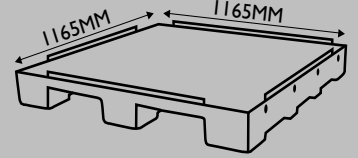

PALLET 970

PALLET 970 (L)

PALLETS

PALLETS BINS

PALLET 970 (D)

1M³ PALLET BIN

3/4M³ PALLET BIN

1.3M³ PALLET BIN + LID

PLEASE SPECIFY WITH PRODUCT CODE WHEN ORDERING

PRODUCT	PRODUCT CODE	FDA APPR. POLYETHYLENE	FORKLIFT ENTRY	MAX LOAD STACKED/FORK	WALL THICKNESS	STOCK COLOUR	TEMPERATURE RANGE	DRAINAGE	WEIGHT KG
PALLET	912	YES	4 WAY	2500/800 KG	7MM	NATURAL	-20° to +60°C	YES	18
PALLET	913	YES	4 WAY	2500/800 KG	7MM	NATURAL	-20° to +60°C	NO	25
PALLET	970	YES	2 WAY	3000/1000 KG	6MM	NATURAL	-20° to +60°C	NO	29
PALLET (FOAM FILLED)	970F	YES	2 WAY	3000/1000 KG	6MM	NATURAL	-20° to +60°C	NO	33
PALLET (LIP)	970L	YES	2 WAY	3000/1000 KG	6MM	NATURAL	-20° to +60°C	NO	29
PALLET (FOAM FILLED, LIP)	970LF	YES	2 WAY	3000/1000 KG	6MM	NATURAL	-20° to +60°C	NO	33
PALLET (DRAINAGE HOLES)	970D	YES	2 WAY	3000/1000 KG	6MM	NATURAL	-20° to +60°C	YES	29
PALLET (FOAM FILLED, DRAINAGE)	970DF	YES	2 WAY	3000/1000 KG	6MM	NATURAL	-20° to +60°C	YES	33
PALLET (LIP, DRAINAGE, FOAM FILLED)	970LDF	YES	2 WAY	3000/1000 KG	6MM	NATURAL	-20° to +60°C	YES	33
1M ³ PALLET BIN	122	YES	2 WAY	1200 KG	8MM	BLACK	-20° to +60°C	NO	50
1M ³ PALLET BIN - MED. DUTY	122M	YES	2 WAY	1500 KG	10MM	BLACK	-20° to +60°C	NO	63
1M ³ PALLET BIN - HEAVY DUTY	122H	YES	2 WAY	1800 KG	12MM	BLACK	-20° to +60°C	NO	75
3/4M ³ PALLET BIN	153	YES	2 WAY	1200 KG	8MM	BLACK	-20° to +60°C	NO	40
3/4M ³ PALLET BIN - MED. DUTY	153M	YES	2 WAY	1500 KG	10MM	BLACK	-20° to +60°C	NO	50
3/4M ³ PALLET BIN - HEAVY DUTY	153H	YES	2 WAY	1800 KG	12MM	BLACK	-20° to +60°C	NO	70
1.3M ³ PALLET BIN WITH LID	1361	YES	2 WAY	*	8MM	GREY	-20° to +60°C	NO	70

* Pallet bin is nestable and stackable with lid to 4 high with a load of 2000kg on bottom bin.

- 1m³ and 3/4m³ Pallet Bins can be fitted with castors.
- All 970 pallets are steel tube re-inforced.
- Other colours are available upon request.