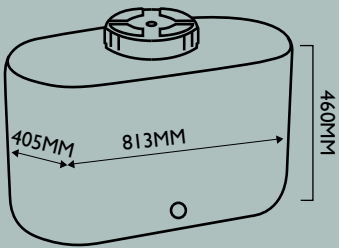

* Pallet bin is nestable and stackable with lid to 4 high with a load of 2000kg on bottom bin.

- 1m³ and 3/4m³ Pallet Bins can be fitted with castors.
- All 970 pallets are steel tube re-inforced.
- Other colours are available upon request.

PALLET BINS

PALLET BIN 720L

INS. PALLET BIN 680L

INS. PALLET BIN 200L

BIN WITH CASTORS

TANKS

TANK 110L

TANK 210L

TANK 400-800L

TANK 1000L/BASE

PLEASE SPECIFY WITH PRODUCT CODE WHEN ORDERING

PRODUCT	PRODUCT CODE	FDA APPR. POLYETHYLENE	FORKLIFT ENTRY	MAX LOAD STACKED/FORK	WALL THICKNESS	STOCK COLOUR	TEMPERATURE RANGE	DRAINAGE THREAD SIZE	WEIGHT KG
720L PALLET BIN-INDAC WITH LID	1568	YES	2 WAY	700KG	8MM	NATURAL BLACK BASE	-20° to +60°C	NO	52
720L PALLET BIN-INDAC HEAVY DUTY WITH LID	1569	YES	2 WAY	700KG	8MM	NATURAL BLACK BASE	-20° to +60°C	NO	60
680L INSULATED PALLET BIN-INDAC	1566	YES	2 WAY	680KG	4MM	BLUE	-20° to +60°C	YES	45
680L INSULATED PALLET BIN LID	1567	YES	N/A	N/A	4MM	BLUE	-20° to +60°C	N/A	11
200L INSULATED BIN	195	YES	2 WAY	N/A	3MM	BLUE	-20° to +60°C	NO	27
200L INSULATED BIN LID	198	YES	N/A	N/A	3MM	BLUE	-20° to +60°C	N/A	6
700L BIN WITH CASTORS	180	YES	2 WAY	N/A	6MM	BLACK	-20° to +60°C	NO	28
110L TANK – 8" SCREW CAP	601	YES	NO	N/A	5MM	NATURAL	-20° to +60°C	YES	7.3
210L TANK – 8" SCREW CAP	147	YES	NO	N/A	5MM	NATURAL	-20° to +60°C	NO	9.5
400L TANK	662	YES	NO	N/A	5.5MM	NATURAL	-20° to +60°C	1/2" BSP OUTLET (END) 3/4" BSP OUTLET (SIDE)	18
600L TANK	663	YES	NO	N/A	6MM	NATURAL	-20° to +60°C	1 1/4" BSP OUTLET	22
800L TANK	664	YES	NO	N/A	8MM	NATURAL	-20° to +60°C	1" DRAIN HOLE	32
1000L TANK	615	YES	NO	STACK 2 HIGH	10MM	NATURAL	-20° to +60°C	2 X 1/2" BSP OUTLETS FOR SIGHT GLASS	40
1000L TANK	615A	NO CHEMICAL USE NON POTABLE	NO	STACK 2 HIGH	10MM	NATURAL	-20° to +60°C	2" BSP OUTLET	40
1000L TANK BASE	616	YES	N/A	N/A	8MM	BLACK	-20° to +60°C	N/A	5