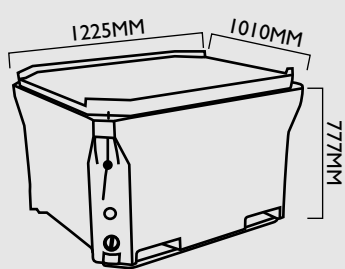

PALLET 970

PALLET 970 (L)

PALLETS

PALLETS BINS

PALLET 970 (D)

1M³ PALLET BIN

3/4M³ PALLET BIN

1.3M³ PALLET BIN + LID

PLEASE SPECIFY WITH PRODUCT CODE WHEN ORDERING

PRODUCT	PRODUCT CODE	FDA APPR. POLYETHYLENE	FORKLIFT ENTRY	MAX LOAD STACKED/FORK	WALL THICKNESS	STOCK COLOUR	TEMPERATURE RANGE	DRAINAGE	WEIGHT KG
PALLET	912	YES	4 WAY	2500/800 KG	7MM	NATURAL	-20° to +60°C	YES	18
PALLET	913	YES	4 WAY	2500/800 KG	7MM	NATURAL	-20° to +60°C	NO	25
PALLET	970	YES	2 WAY	3000/1000 KG	6MM	NATURAL	-20° to +60°C	NO	29
PALLET (FOAM FILLED)	970F	YES	2 WAY	3000/1000 KG	6MM	NATURAL	-20° to +60°C	NO	33
PALLET (LIP)	970L	YES	2 WAY	3000/1000 KG	6MM	NATURAL	-20° to +60°C	NO	29
PALLET (FOAM FILLED, LIP)	970LF	YES	2 WAY	3000/1000 KG	6MM	NATURAL	-20° to +60°C	NO	33
PALLET (DRAINAGE HOLES)	970D	YES	2 WAY	3000/1000 KG	6MM	NATURAL	-20° to +60°C	YES	29
PALLET (FOAM FILLED, DRAINAGE)	970DF	YES	2 WAY	3000/1000 KG	6MM	NATURAL	-20° to +60°C	YES	33
PALLET (LIP, DRAINAGE, FOAM FILLED)	970LDF	YES	2 WAY	3000/1000 KG	6MM	NATURAL	-20° to +60°C	YES	33
1M ³ PALLET BIN	122	YES	2 WAY	1200 KG	8MM	BLACK	-20° to +60°C	NO	50
1M ³ PALLET BIN - MED. DUTY	122M	YES	2 WAY	1500 KG	10MM	BLACK	-20° to +60°C	NO	63
1M ³ PALLET BIN - HEAVY DUTY	122H	YES	2 WAY	1800 KG	12MM	BLACK	-20° to +60°C	NO	75
3/4M ³ PALLET BIN	153	YES	2 WAY	1200 KG	8MM	BLACK	-20° to +60°C	NO	40
3/4M ³ PALLET BIN - MED. DUTY	153M	YES	2 WAY	1500 KG	10MM	BLACK	-20° to +60°C	NO	50
3/4M ³ PALLET BIN - HEAVY DUTY	153H	YES	2 WAY	1800 KG	12MM	BLACK	-20° to +60°C	NO	70
1.3M ³ PALLET BIN WITH LID	1361	YES	2 WAY	*	8MM	GREY	-20° to +60°C	NO	70

* Pallet bin is nestable and stackable with lid to 4 high with a load of 2000kg on bottom bin.

- 1m³ and 3/4m³ Pallet Bins can be fitted with castors.
- All 970 pallets are steel tube re-inforced.
- Other colours are available upon request.

PALLET BINS

PALLET BIN 720L

INS. PALLET BIN 680L

INS. PALLET BIN 200L

BIN WITH CASTORS

TANKS

TANK 110L

TANK 210L