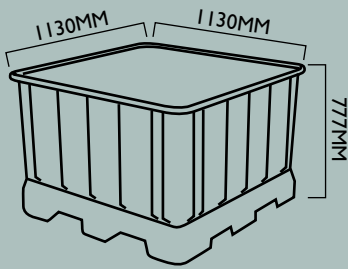

PALLET BINS

PALLET BIN 720L