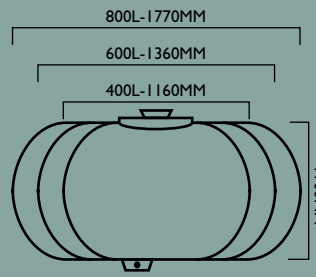

* Pallet bin is nestable and stackable with lid to 4 high with a load of 2000kg on bottom bin.

- 1m³ and 3/4m³ Pallet Bins can be fitted with castors.
- All 970 pallets are steel tube re-inforced.
- Other colours are available upon request.

PALLET BINS

PALLET BIN 720L

INS. PALLET BIN 680L

INS. PALLET BIN 200L

BIN WITH CASTORS

TANKS

TANK 110L

TANK 210L

TANK 400-800L

TANK 1000L/BASE

PLEASE SPECIFY WITH PRODUCT CODE WHEN ORDERING

PRODUCT	PRODUCT CODE	FDA APPR. POLYETHYLENE	FORKLIFT ENTRY	MAX LOAD STACKED/FORK	WALL THICKNESS	STOCK COLOUR	TEMPERATURE RANGE	DRAINAGE THREAD SIZE	WEIGHT KG
720L PALLET BIN-INDAC WITH LID	1568	YES	2 WAY	700KG	8MM	NATURAL BLACK BASE	-20° to +60°C	NO	52
720L PALLET BIN-INDAC HEAVY DUTY WITH LID	1569	YES	2 WAY	700KG	8MM	NATURAL BLACK BASE	-20° to +60°C	NO	60
680L INSULATED PALLET BIN-INDAC	1566	YES	2 WAY	680KG	4MM	BLUE	-20° to +60°C	YES	45
680L INSULATED PALLET BIN LID	1567	YES	N/A	N/A	4MM	BLUE	-20° to +60°C	N/A	11
200L INSULATED BIN	195	YES	2 WAY	N/A	3MM	BLUE	-20° to +60°C	NO	27
200L INSULATED BIN LID	198	YES	N/A	N/A	3MM	BLUE	-20° to +60°C	N/A	6
700L BIN WITH CASTORS	180	YES	2 WAY	N/A	6MM	BLACK	-20° to +60°C	NO	28
110L TANK – 8" SCREW CAP	601	YES	NO	N/A	5MM	NATURAL	-20° to +60°C	YES	7.3
210L TANK – 8" SCREW CAP	147	YES	NO	N/A	5MM	NATURAL	-20° to +60°C	NO	9.5
400L TANK	662	YES	NO	N/A	5.5MM	NATURAL	-20° to +60°C	1/2" BSP OUTLET (END) 3/4" BSP OUTLET (SIDE)	18
600L TANK	663	YES	NO	N/A	6MM	NATURAL	-20° to +60°C	1 1/4" BSP OUTLET	22
800L TANK	664	YES	NO	N/A	8MM	NATURAL	-20° to +60°C	1" DRAIN HOLE	32
1000L TANK	615	YES	NO	STACK 2 HIGH	10MM	NATURAL	-20° to +60°C	2 X 1/2" BSP OUTLETS FOR SIGHT GLASS	40
1000L TANK	615A	NO CHEMICAL USE NON POTABLE	NO	STACK 2 HIGH	10MM	NATURAL	-20° to +60°C	2" BSP OUTLET	40
1000L TANK BASE	616	YES	N/A	N/A	8MM	BLACK	-20° to +60°C	N/A	5