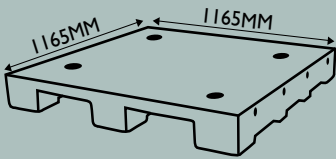

PALLET 970

PALLET 970 (L)

PALLETS

PALLETS BINS

PALLET 970 (D)

1M³ PALLET BIN

3/4M³ PALLET BIN

1.3M³ PALLET BIN + LID

PLEASE SPECIFY WITH PRODUCT CODE WHEN ORDERING

PRODUCT	PRODUCT CODE	FDA APPR. POLYETHYLENE	FORKLIFT ENTRY	MAX LOAD STACKED/FORK	WALL THICKNESS	STOCK COLOUR	TEMPERATURE RANGE	DRAINAGE	WEIGHT KG
PALLET	912	YES	4 WAY	2500/800 KG	7MM	NATURAL	-20° to +60°C	YES	18
PALLET	913	YES	4 WAY	2500/800 KG	7MM	NATURAL	-20° to +60°C	NO	25
PALLET	970	YES	2 WAY	3000/1000 KG	6MM	NATURAL	-20° to +60°C	NO	29
PALLET (FOAM FILLED)	970F	YES	2 WAY	3000/1000 KG	6MM	NATURAL	-20° to +60°C	NO	33
PALLET (LIP)	970L	YES	2 WAY	3000/1000 KG	6MM	NATURAL	-20° to +60°C	NO	29
PALLET (FOAM FILLED, LIP)	970LF	YES	2 WAY	3000/1000 KG	6MM	NATURAL	-20° to +60°C	NO	33
PALLET (DRAINAGE HOLES)	970D	YES	2 WAY	3000/1000 KG	6MM	NATURAL	-20° to +60°C	YES	29
PALLET (FOAM FILLED, DRAINAGE)	970DF	YES	2 WAY	3000/1000 KG	6MM	NATURAL	-20° to +60°C	YES	33
PALLET (LIP, DRAINAGE, FOAM FILLED)	970LDF	YES	2 WAY	3000/1000 KG	6MM	NATURAL	-20° to +60°C	YES	33
1M ³ PALLET BIN	122	YES	2 WAY	1200 KG	8MM	BLACK	-20° to +60°C	NO	50
1M ³ PALLET BIN - MED. DUTY	122M	YES	2 WAY	1500 KG	10MM	BLACK	-20° to +60°C	NO	63
1M ³ PALLET BIN - HEAVY DUTY	122H	YES	2 WAY	1800 KG	12MM	BLACK	-20° to +60°C	NO	75
3/4M ³ PALLET BIN	153	YES	2 WAY	1200 KG	8MM	BLACK	-20° to +60°C	NO	40
3/4M ³ PALLET BIN - MED. DUTY	153M	YES	2 WAY	1500 KG	10MM	BLACK	-20° to +60°C	NO	50
3/4M ³ PALLET BIN - HEAVY DUTY	153H	YES	2 WAY	1800 KG	12MM	BLACK	-20° to +60°C	NO	70
1.3M ³ PALLET BIN WITH LID	1361	YES	2 WAY	*	8MM	GREY	-20° to +60°C	NO	70

* Pallet bin is nestable and stackable with lid to 4 high with a load of 2000kg on bottom bin.

- 1m³ and 3/4m³ Pallet Bins can be fitted with castors.
- All 970 pallets are steel tube re-inforced.
- Other colours are available upon request.