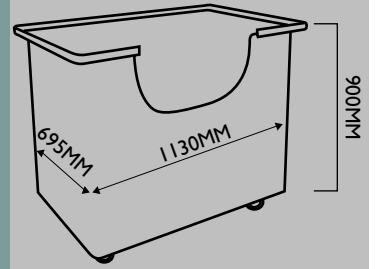

* Pallet bin is nestable and stackable with lid to 4 high with a load of 2000kg on bottom bin.

- 1m³ and 3/4m³ Pallet Bins can be fitted with castors.
- All 970 pallets are steel tube re-inforced.
- Other colours are available upon request.

PALLET BINS

PALLET BIN 720L

INS. PALLET BIN 680L

INS. PALLET BIN 200L

BIN WITH CASTORS

TANKS

TANK 110L

TANK 210L

TANK 400-800L

TANK 1000L/BASE

PLEASE SPECIFY WITH PRODUCT CODE WHEN ORDERING

PRODUCT	PRODUCT CODE	FDA APPR. POLYETHYLENE	FORKLIFT ENTRY	MAX LOAD STACKED/FORK	WALL THICKNESS	STOCK COLOUR	TEMPERATURE RANGE	DRAINAGE THREAD SIZE	WEIGHT KG
720L PALLET BIN-INDAC WITH LID	1568	YES	2 WAY	700KG	8MM	NATURAL BLACK BASE	-20° to +60°C	NO	52
720L PALLET BIN-INDAC HEAVY DUTY WITH LID	1569	YES	2 WAY	700KG	8MM	NATURAL BLACK BASE	-20° to +60°C	NO	60
680L INSULATED PALLET BIN-INDAC	1566	YES	2 WAY	680KG	4MM	BLUE	-20° to +60°C	YES	45
680L INSULATED PALLET BIN LID	1567	YES	N/A	N/A	4MM	BLUE	-20° to +60°C	N/A	11
200L INSULATED BIN	195	YES	2 WAY	N/A	3MM	BLUE	-20° to +60°C	NO	27
200L INSULATED BIN LID	198	YES	N/A	N/A	3MM	BLUE	-20° to +60°C	N/A	6
700L BIN WITH CASTORS	180	YES	2 WAY	N/A	6MM	BLACK	-20° to +60°C	NO	28
110L TANK – 8" SCREW CAP	601	YES	NO	N/A	5MM	NATURAL	-20° to +60°C	YES	7.3
210L TANK – 8" SCREW CAP	147	YES	NO	N/A	5MM	NATURAL	-20° to +60°C	NO	9.5
400L TANK	662	YES	NO	N/A	5.5MM	NATURAL	-20° to +60°C	1/2" BSP OUTLET (END) 3/4" BSP OUTLET (SIDE)	18
600L TANK	663	YES	NO	N/A	6MM	NATURAL	-20° to +60°C	1 1/4" BSP OUTLET	22
800L TANK	664	YES	NO	N/A	8MM	NATURAL	-20° to +60°C	1" DRAIN HOLE	32
1000L TANK	615	YES	NO	STACK 2 HIGH	10MM	NATURAL	-20° to +60°C	2 X 1/2" BSP OUTLETS FOR SIGHT GLASS	40
1000L TANK	615A	NO CHEMICAL USE NON POTABLE	NO	STACK 2 HIGH	10MM	NATURAL	-20° to +60°C	2" BSP OUTLET	40
1000L TANK BASE	616	YES	N/A	N/A	8MM	BLACK	-20° to +60°C	N/A	5