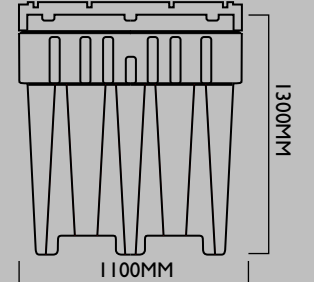

PALLET 970

PALLET 970 (L)

PALLETS

PALLETS BINS

PALLET 970 (D)

1M³ PALLET BIN

3/4M³ PALLET BIN

1.3M³ PALLET BIN + LID

PLEASE SPECIFY WITH PRODUCT CODE WHEN ORDERING

PRODUCT	PRODUCT CODE	FDA APPR. POLYETHYLENE	FORKLIFT ENTRY	MAX LOAD STACKED/FORK	WALL THICKNESS	STOCK COLOUR	TEMPERATURE RANGE	DRAINAGE	WEIGHT KG
PALLET	912	YES	4 WAY	2500/800 KG	7MM	NATURAL	-20° to +60°C	YES	18
PALLET	913	YES	4 WAY	2500/800 KG	7MM	NATURAL	-20° to +60°C	NO	25
PALLET	970	YES	2 WAY	3000/1000 KG	6MM	NATURAL	-20° to +60°C	NO	29
PALLET (FOAM FILLED)	970F	YES	2 WAY	3000/1000 KG	6MM	NATURAL	-20° to +60°C	NO	33
PALLET (LIP)	970L	YES	2 WAY	3000/1000 KG	6MM	NATURAL	-20° to +60°C	NO	29
PALLET (FOAM FILLED, LIP)	970LF	YES	2 WAY	3000/1000 KG	6MM	NATURAL	-20° to +60°C	NO	33
PALLET (DRAINAGE HOLES)	970D	YES	2 WAY	3000/1000 KG	6MM	NATURAL	-20° to +60°C	YES	29
PALLET (FOAM FILLED, DRAINAGE)	970DF	YES	2 WAY	3000/1000 KG	6MM	NATURAL	-20° to +60°C	YES	33
PALLET (LIP, DRAINAGE, FOAM FILLED)	970LDF	YES	2 WAY	3000/1000 KG	6MM	NATURAL	-20° to +60°C	YES	33
1M ³ PALLET BIN	122	YES	2 WAY	1200 KG	8MM	BLACK	-20° to +60°C	NO	50
1M ³ PALLET BIN - MED. DUTY	122M	YES	2 WAY	1500 KG	10MM	BLACK	-20° to +60°C	NO	63
1M ³ PALLET BIN - HEAVY DUTY	122H	YES	2 WAY	1800 KG	12MM	BLACK	-20° to +60°C	NO	75
3/4M ³ PALLET BIN	153	YES	2 WAY	1200 KG	8MM	BLACK	-20° to +60°C	NO	40
3/4M ³ PALLET BIN - MED. DUTY	153M	YES	2 WAY	1500 KG	10MM	BLACK	-20° to +60°C	NO	50
3/4M ³ PALLET BIN - HEAVY DUTY	153H	YES	2 WAY	1800 KG	12MM	BLACK	-20° to +60°C	NO	70
1.3M ³ PALLET BIN WITH LID	1361	YES	2 WAY	*	8MM	GREY	-20° to +60°C	NO	70

* Pallet bin is nestable and stackable with lid to 4 high with a load of 2000kg on bottom bin.

- 1m³ and 3/4m³ Pallet Bins can be fitted with castors.
- All 970 pallets are steel tube re-inforced.
- Other colours are available upon request.